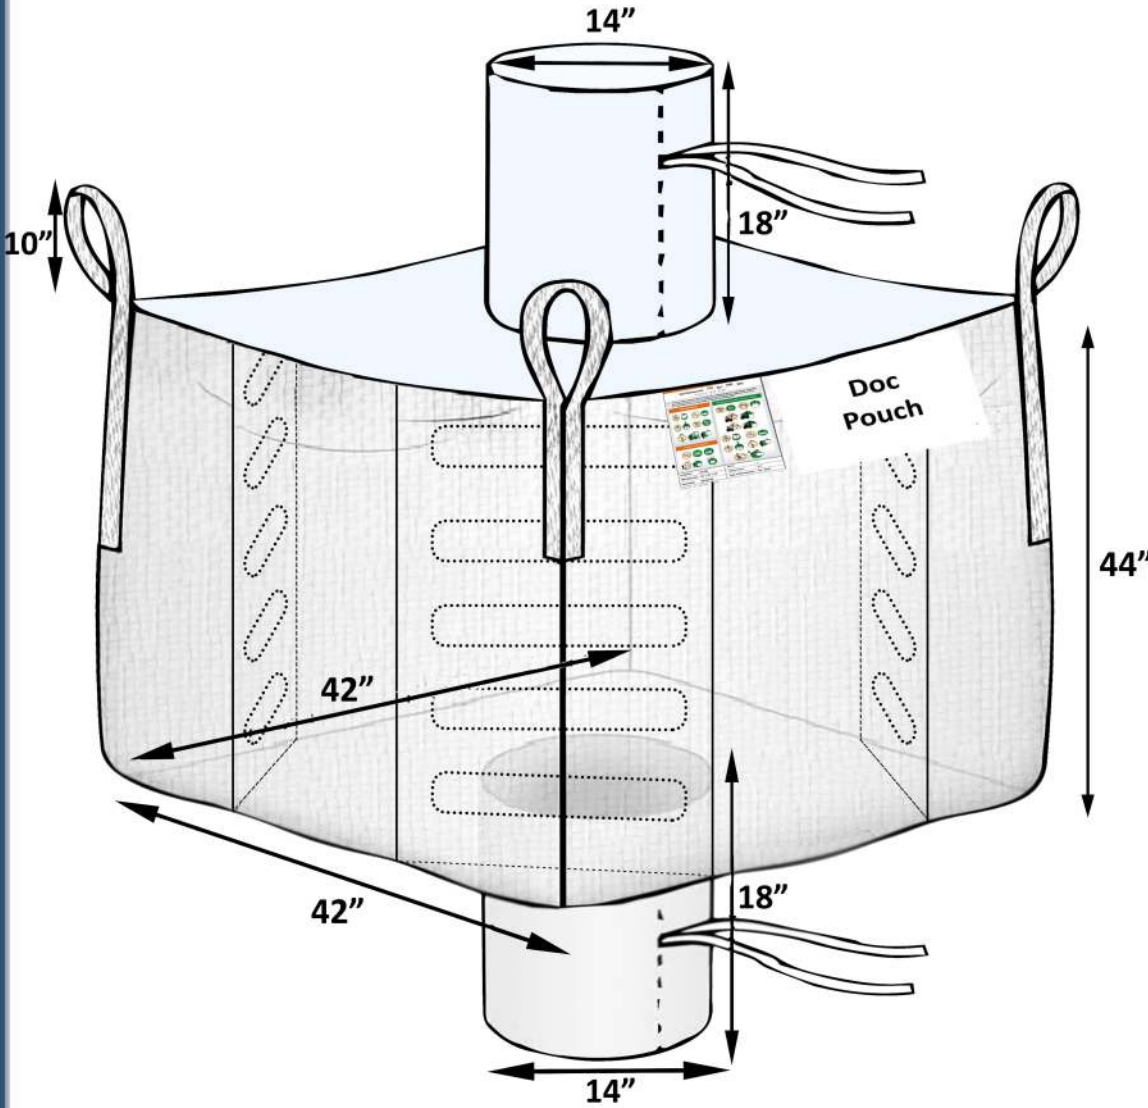

# BB-424244SS

## Specification

Bag Dimension:	42x42x44"
SWL/SF:	3000lbs (1350kg) / 5:1
Bag construction:	4-panel bag with baffle
Body Fabric:	4.7oz (160gsm) Uncoated White fabric
Spout Top:	diameter 14 x 18" long
Spout Fabric:	60+20gsm coated
Spout tie:	PP tie strings
Bottom Spout:	diameter 14 x 18" long
Bottom Spout Fabric:	90+20gsm coated
Bottom Spout tie:	PP tie strings
Bottom Closure:	Star closure
Bottom Closure tie:	PP rope
Baffles:	4 corner baffles - 100+20gsm coated
Lifting Loops:	4 corner loops 10" free height & 2" width
Material:	PP Webbing / White Color
Sift proof seams:	No
Document pouch:	Standard pouch
Seams:	Double Chain – White color yarn
Packing:	Bales of 50, strapped to pallets. 190/Pallet.
Pallet type:	40"x48"x53"(H); Gross Wt./Pallet< 1,000 lbs.
Raw Material:	FDA Compliant, 100% Virgin Polypropylene