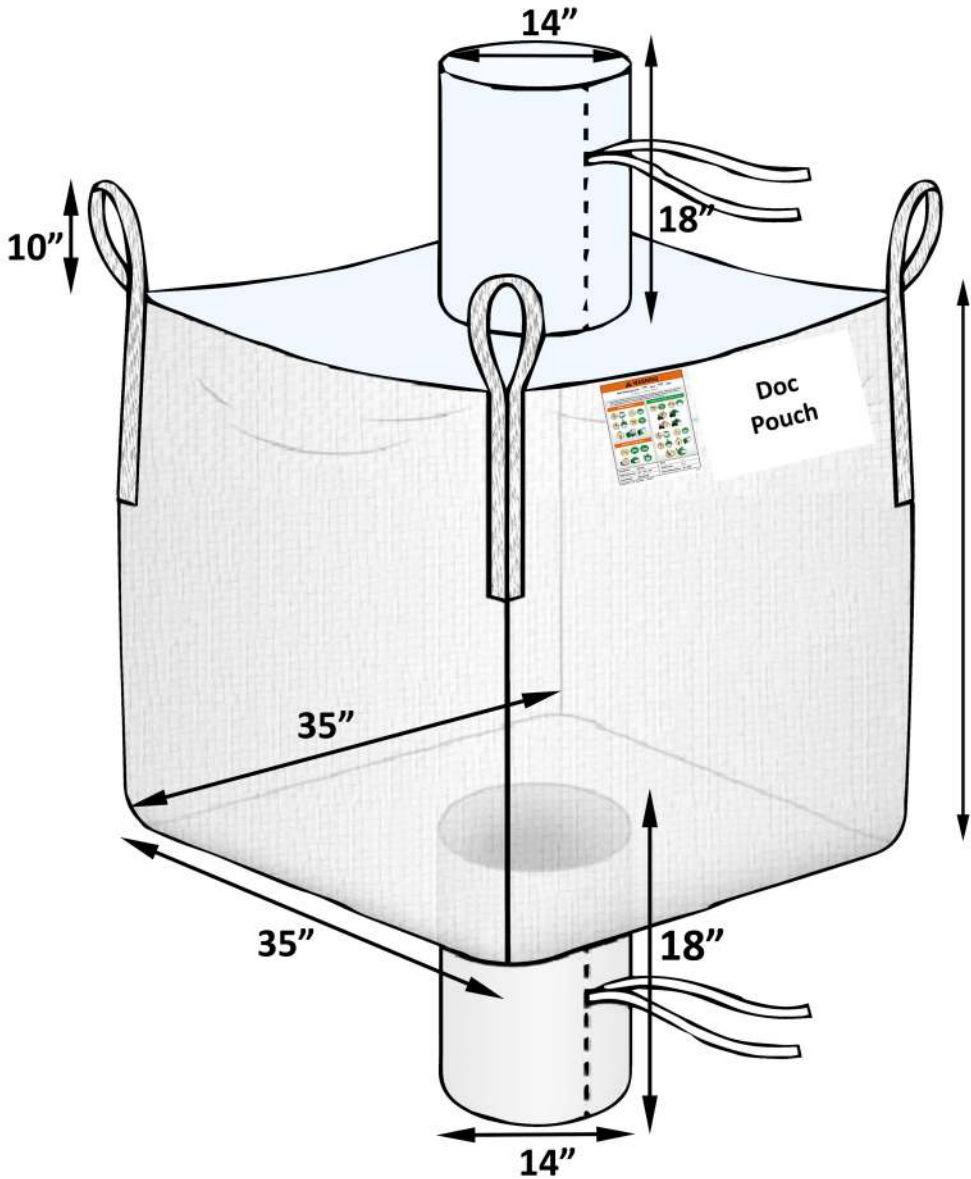

BB-55CSS4K

Specification

Bag Dimension:	35x35x55"
SWL/SF:	4000lbs / 5:1
Bag construction:	U-Panel
Body Fabric:	6.5+0.88oz (220+30gsm) Coated White fabric
Top Fabric:	1.90 + 0.59oz (65+20gsm) coated
Top Spout:	diameter 14 x 18" long
Top Spout Fabric:	1.90 + 0.59oz (65+20gsm) coated
Top Spout tie:	Flat PP tie tape
Bottom Spout:	diameter 14 x 18" long
Bottom Spout Fabric:	2.95 + 0.59oz (100+20gsm) coated
Bottom Spout tie:	Flat PP tie tape
Bottom Closure:	Star closure
Bottom Closure tie:	Flat PP tie tape
Lifting Loops:	4 corner loops x 10" free height x 2.17" width
Material:	PP Webbing / White Color
Sift proof seams:	Double sides
Document pouch:	Standard pouch
Seams:	Double Chain - White/Blue
Packing:	Bales of 50, strapped to pallets. 150/Pallet.
Pallet type:	40"x48"x53"(H); Gross Wt./Pallet< 1,000 lbs.
Raw Material:	FDA Compliant, 100% Virgin Polypropylene