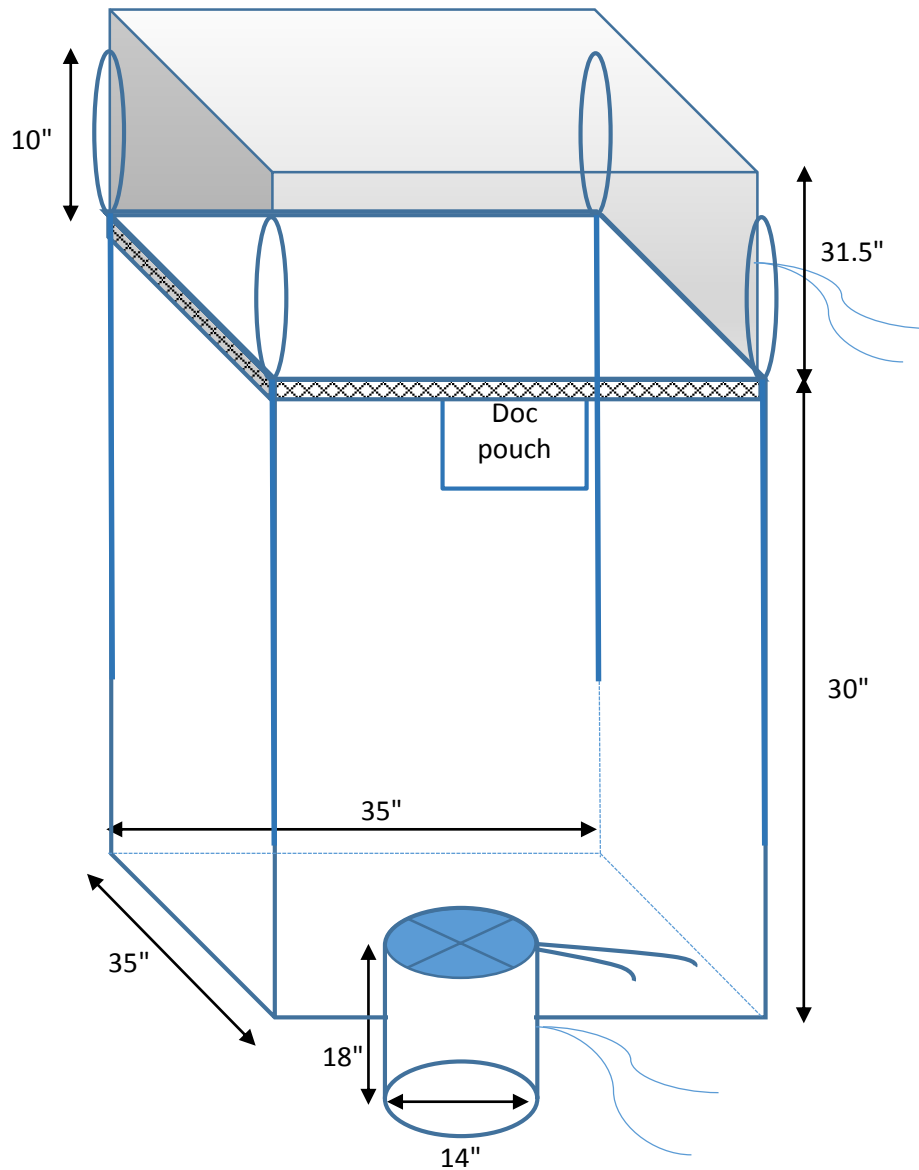

DRAWING FOR BB-30CDS / HCU1343

Specification	
Bag Dimension:	35x35x30"
SWL/SF:	3000lbs (1365kg) / 5:1
Bag construction:	U-Panel
Body Fabric:	5.9+0.88oz (200+30gsm) Coated White fabric
Duffle Top:	31.5" long
Duffle Fabric:	1.90 + 0.59oz (65+20gsm) coated
Duffle tie:	Flat pp tie tape
Bottom Spout:	dia 14 x 18" long
Bottom Spout Fabric:	1.90 + 0.59oz (65+20gsm) coated
Bottom Spout tie:	Flat pp tie tape
Bottom Closure:	Star closure
Bottom Closure tie:	Flat pp tie tape
Lifting Loops:	4 corner loops x 10" free height x 2" width
Material:	PP Webbing / White Colour
Perimeter band:	Yes, White – 1.57" width
Sift proof seams:	No
Document pouch:	Standard pouch
Seams:	Double Chain - White/Blue