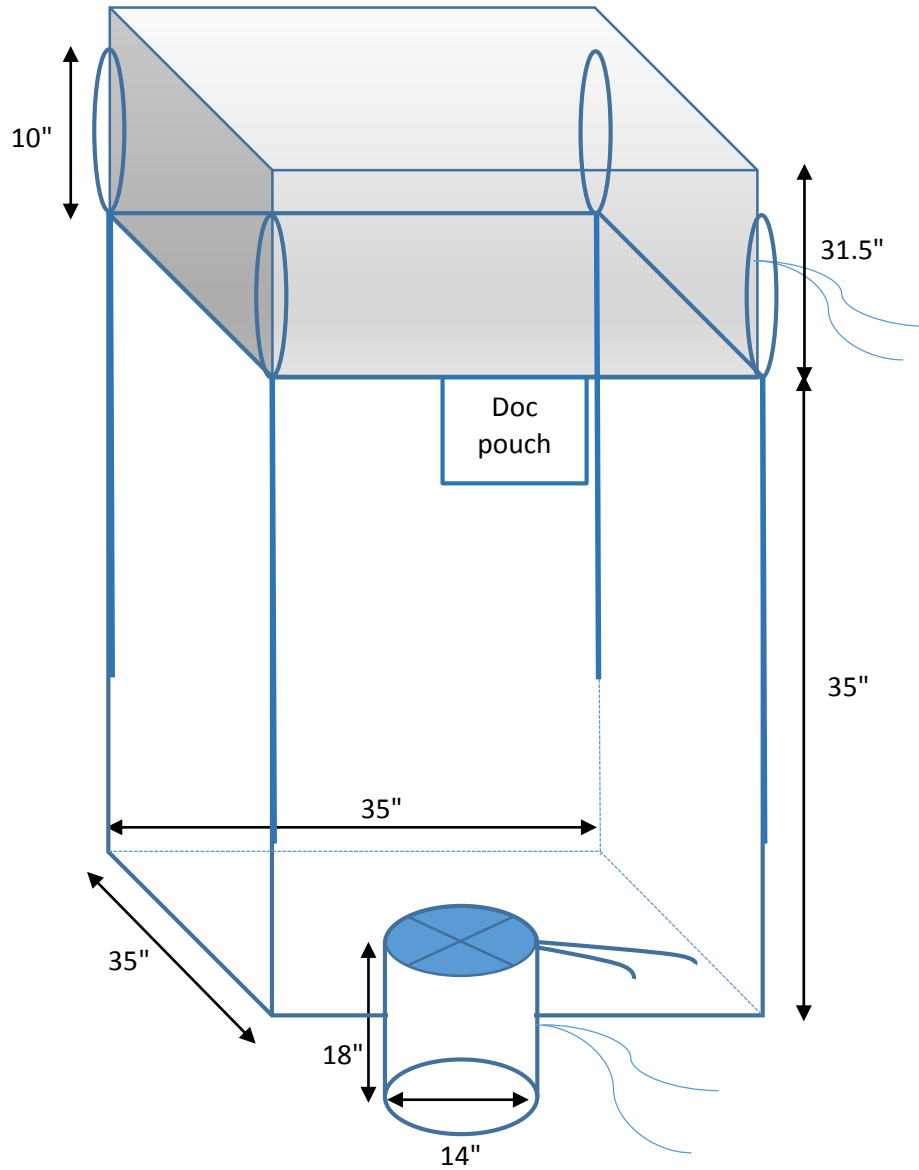

**DRAWING FOR BB-35CDS / HCU757**

<b>Specification</b>	
Bag Dimension:	35x35x35"
SWL/SF:	3000lbs (1365kg) / 5:1
Bag construction:	U-Panel
Body Fabric:	5.3+0.88oz (180+30gsm) Coated White fabric
Duffle Top:	31.5" long
Duffle Fabric:	1.90 + 0.59oz (65+20gsm) coated
Duffle tie:	Flat pp tie tape
Bottom Spout:	dia 14 x 18" long
Bottom Spout Fabric:	2.35 + 0.59oz (80+20gsm) coated
Bottom Spout tie:	Flat pp tie tape
Bottom Closure:	Star closure
Bottom Closure tie:	Flat pp tie tape
Lifting Loops:	4 corner loops x 10" free height x 2" width
Material:	PP Webbing / White Colour
Sift proof seams:	No
Document pouch:	Standard pouch
Seams:	Double Chain - White/Blue