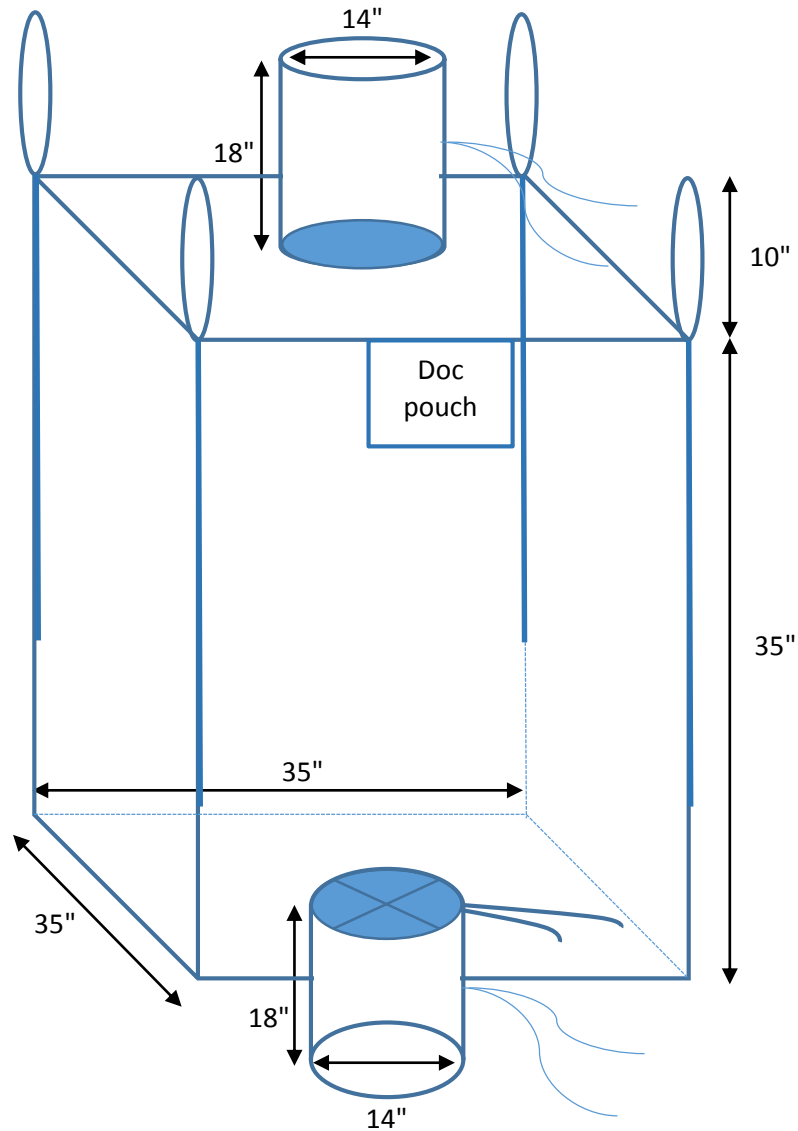

DRAWING FOR BB-35CSS / HCU1230

Specification	
Bag Dimension:	35x35x35"
SWL/SF:	3000lbs / 5:1
Bag construction:	U-Panel
Body Fabric:	6+0.88oz (200+30gsm) Coated White fabric
Top Fabric:	1.90 + 0.59oz (65+20gsm) coated
Top Spout:	dia 14 x 18" long
Top Spout Fabric:	1.90 + 0.59oz (65+20gsm) coated
Top Spout tie:	Flat PP tie tape
Bottom Spout:	dia 14 x 18" long
Bottom Spout Fabric:	1.90 + 0.59oz (65+20gsm) coated
Bottom Spout tie:	Flat PP tie tape
Bottom Closure:	Star closure
Bottom Closure tie:	Flat PP tie tape
Lifting Loops:	4 corner loops x 10" free height x 2" width
Material:	PP Webbing / White Colour
Sift proof seams:	Double sides
Document pouch:	Standard pouch
Seams:	Double Chain - White/Blue