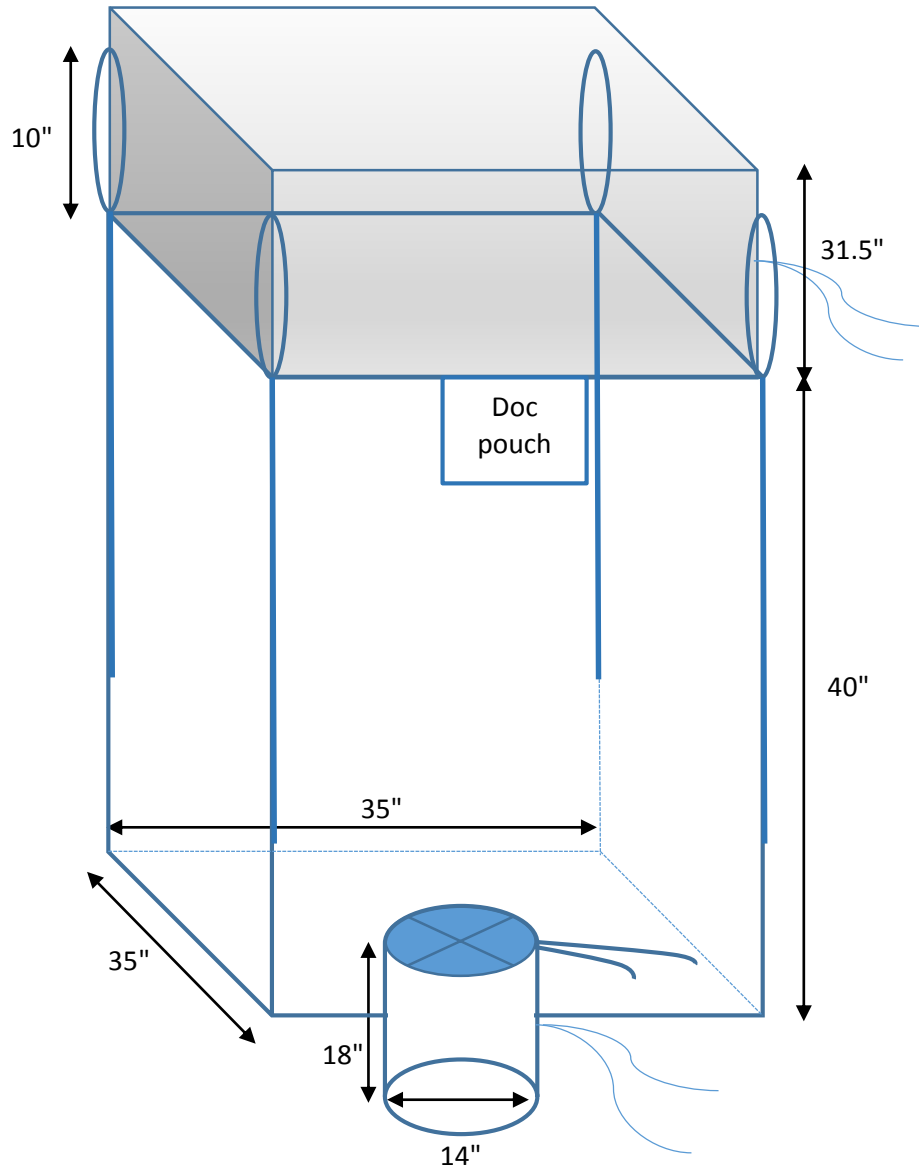

DRAWING FOR BB-40CDS / HCU736

Specification	
Bag Dimension:	35x35x40"
SWL/SF:	3000lbs (1365kg)/ 5:1
Bag construction:	U-Panel
Body Fabric:	5+0.88oz (170+30gsm) Coated White fabric
Duffle Top:	31.5" long
Duffle Fabric:	1.90 + 0.59oz (65+20gsm) coated
Duffle tie:	Flat pp tie tape
Bottom Spout:	dia 14 x 18" long
Bottom Spout Fabric:	2.35 + 0.59oz (80+20gsm) coated
Bottom Spout tie:	Flat pp tie tape
Bottom Closure:	Star closure
Bottom Closure tie:	Flat pp tie tape
Lifting Loops:	4 corner loops x 10" free height x 2" width
Material:	PP Webbing / White Colour
Sift proof seams:	No
Document pouch:	Standard pouch
Seams:	Double Chain - White/Blue