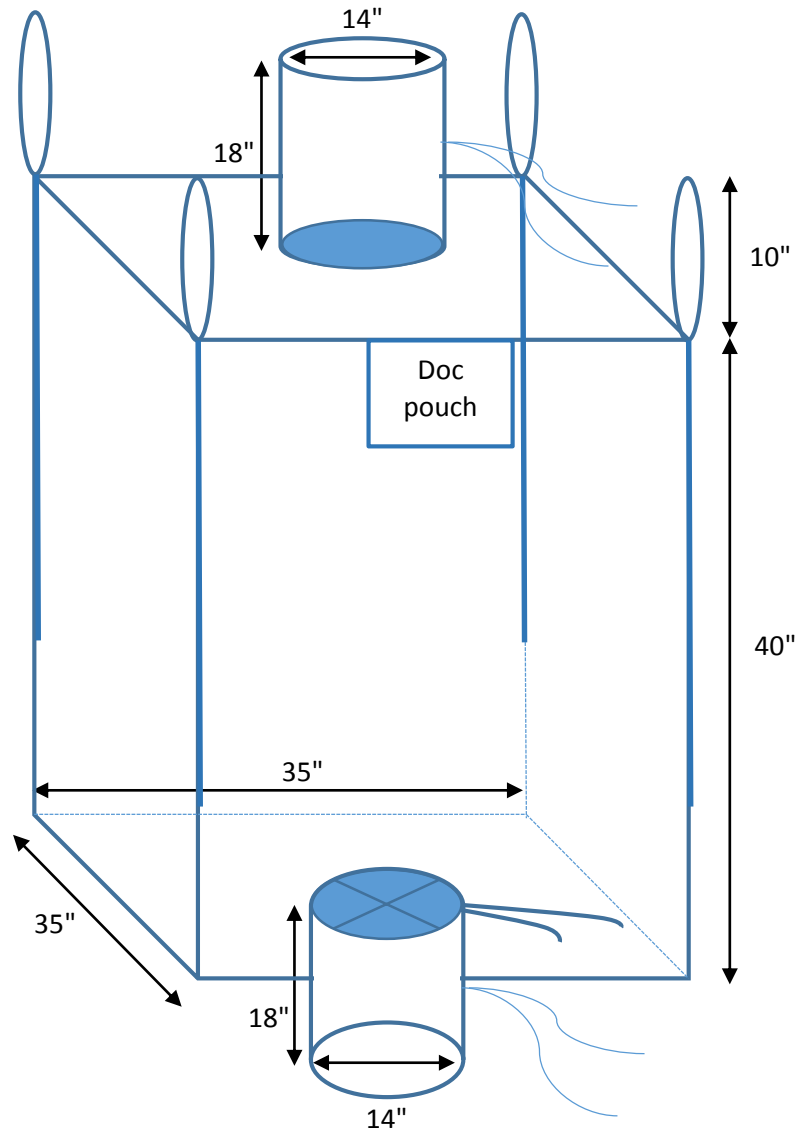

DRAWING FOR BB-40CSS / HCU1461

| Specification | |
|----------------------|---|
| Bag Dimension: | 35x35x40" |
| SWL/SF: | 3000lbs / 5:1 |
| Bag construction: | U-Panel |
| Body Fabric: | 5.3+0.88oz (180+30gsm) Coated White fabric |
| Top Fabric: | 1.90 + 0.59oz (65+20gsm) coated |
| Top Spout: | dia 14 x 18" long |
| Top Spout Fabric: | 1.90 + 0.59oz (65+20gsm) coated |
| Top Spout tie: | Flat PP tie tape |
| Bottom Spout: | dia 14 x 18" long |
| Bottom Spout Fabric: | 1.90 + 0.59oz (65+20gsm) coated |
| Bottom Spout tie: | Flat PP tie tape |
| Bottom Closure: | Star closure |
| Bottom Closure tie: | Flat PP tie tape |
| Lifting Loops: | 4 corner loops x 10" free height x 2" width |
| Material: | PP Webbing / White Colour |
| Sift proof seams: | Double sides |
| Document pouch: | Standard pouch |
| Seams: | Double Chain - White/Blue |