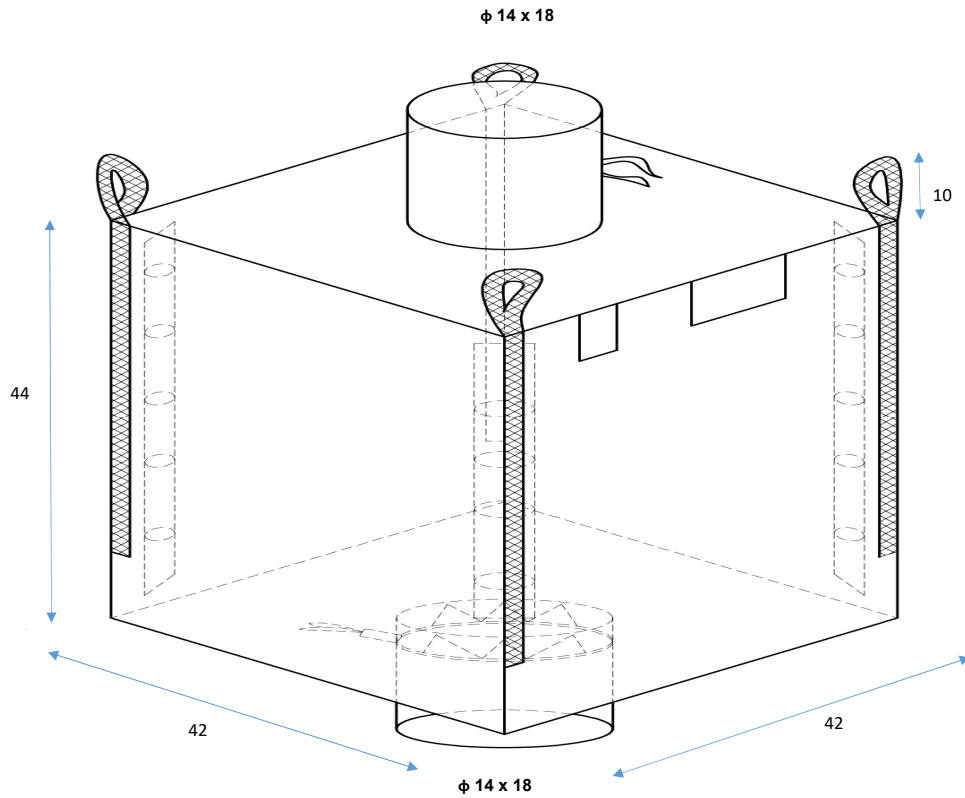

BB-424244SS - Specification with drawing

Bag dimensions:	42" x 42" x 44" - (Inner size l x w x h)
Safe working load/ Safety factor:	3000 lbs 5:1
Bag construction:	4-panel bag with baffle
Body fabric:	160 gsm uncoated white fabric
Top:	Spout - 14" diameter x 18 " height
Top fabric:	60 gsm + 20 gsm coated
Tie:	PP rafia tie strings
Bottom spout:	14" diameter x 18 " height
Bottom spout fabric:	90 gsm + 20 gsm coated
Bottom spout tie:	PP rafia tie strings
Bottom closure:	Star closure
Bottom closure:	PP rope
Baffles:	4 corner baffles - 100 gsm + 20 gsm coated
Lifting loops:	4 corner loops 10" free height & 2" width
Loop material:	PP rafia webbing - Whit colour
Sift proof seams:	No
Document pouch:	1 x A4 size
Seams:	Double chain white colour yarn
Safety label	Yes
Bag weight:	2.15 kg
Packing:	195 pcs/pallet - bundled & wrapped in 50 pcs per bale