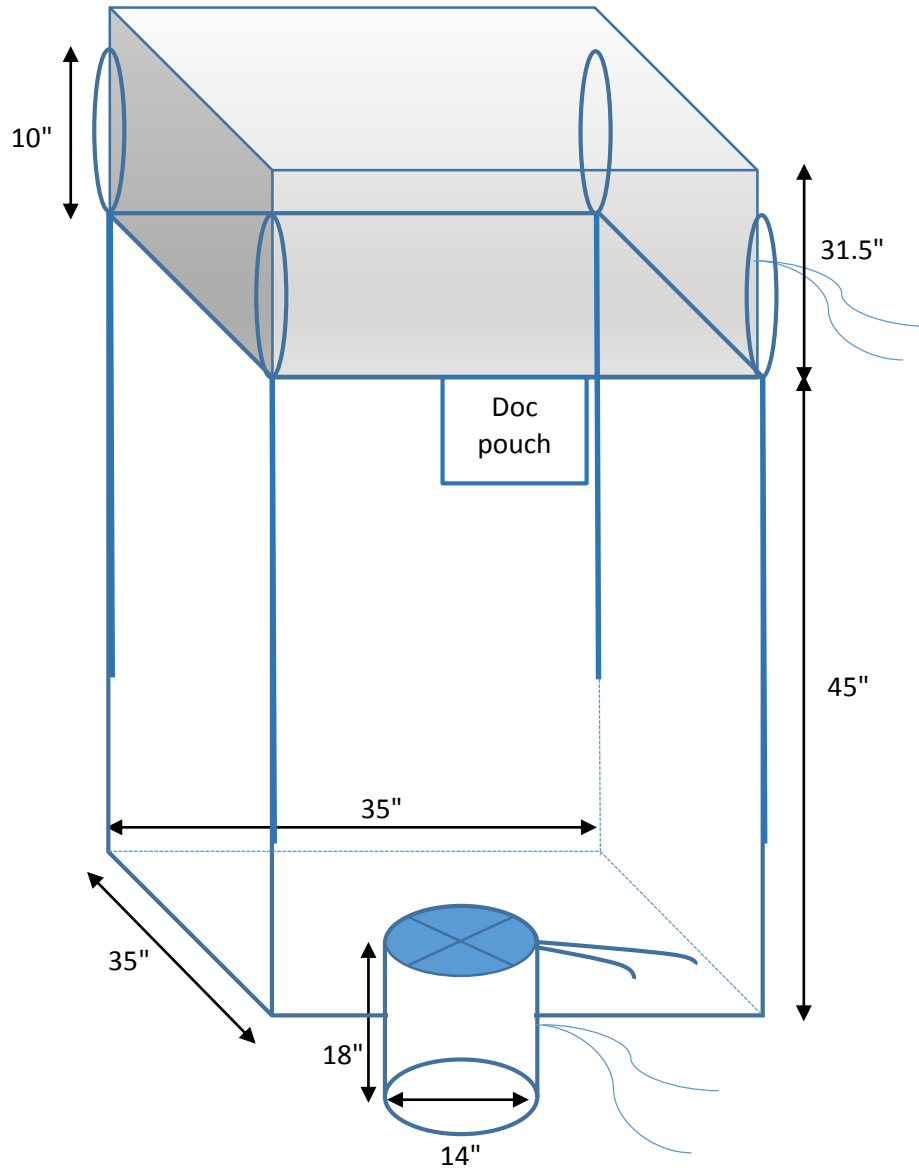

DRAWING FOR BB-45C5DS / HCU1283

Specification	
Bag Dimension:	35x35x45"
SWL/SF:	2500lbs (1135kg) / 5:1
Bag construction:	U-Panel
Body Fabric:	4.7+0.88oz (160+30gsm) Coated White fabric
Duffle Top:	31.5" long
Duffle Fabric:	1.90 + 0.59oz (65+20gsm) coated
Duffle tie:	Flat pp tie tape
Bottom Spout:	dia 14 x 18" long
Bottom Spout Fabric:	1.90 + 0.59oz (65+20gsm) coated
Bottom Spout tie:	Flat pp tie tape
Bottom Closure:	Star closure
Bottom Closure tie:	Flat pp tie tape
Lifting Loops:	4 corner loops x 10" free height x 1.57" width
Material:	PP Webbing / White Colour
Sift proof seams:	No
Document pouch:	Standard pouch
Seams:	Double Chain - White/Blue