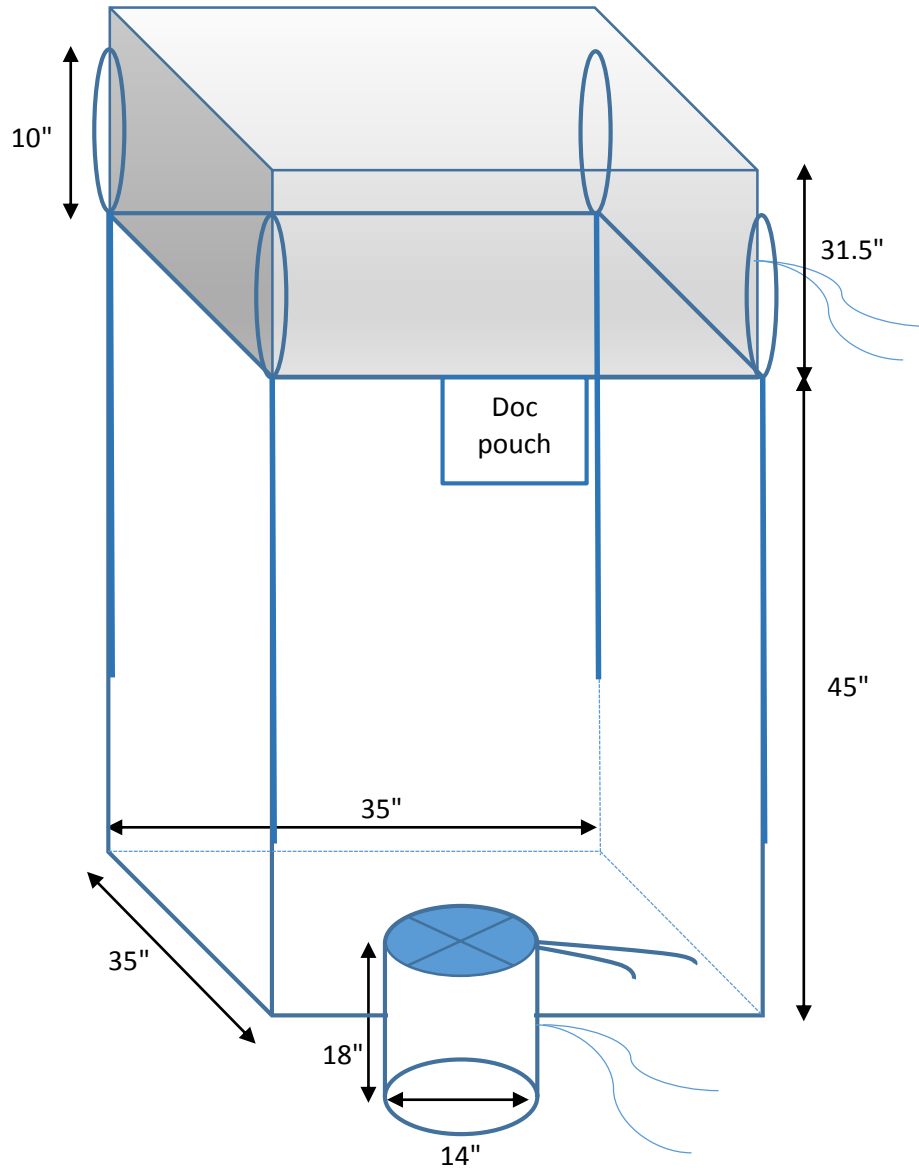

DRAWING FOR BB-45CDS / HCU773

Specification	
Bag Dimension:	35x35x45"
SWL/SF:	3000lbs (1365kg) / 5:1
Bag construction:	U-Panel
Body Fabric:	5+0.88oz (170+30gsm) Coated White fabric
Duffle Top:	31.5" long
Duffle Fabric:	1.90 + 0.59oz (65+20gsm) coated
Duffle tie:	Flat pp tie tape
Bottom Spout:	dia 14 x 18" long
Bottom Spout Fabric:	2.35 + 0.59oz (80+20gsm) coated
Bottom Spout tie:	Flat pp tie tape
Bottom Closure:	Star closure
Bottom Closure tie:	Flat pp tie tape
Lifting Loops:	4 corner loops x 10" free height x 2" width
Material:	PP Webbing / White Colour
Sift proof seams:	No
Document pouch:	Standard pouch
Seams:	Double Chain - White/Blue