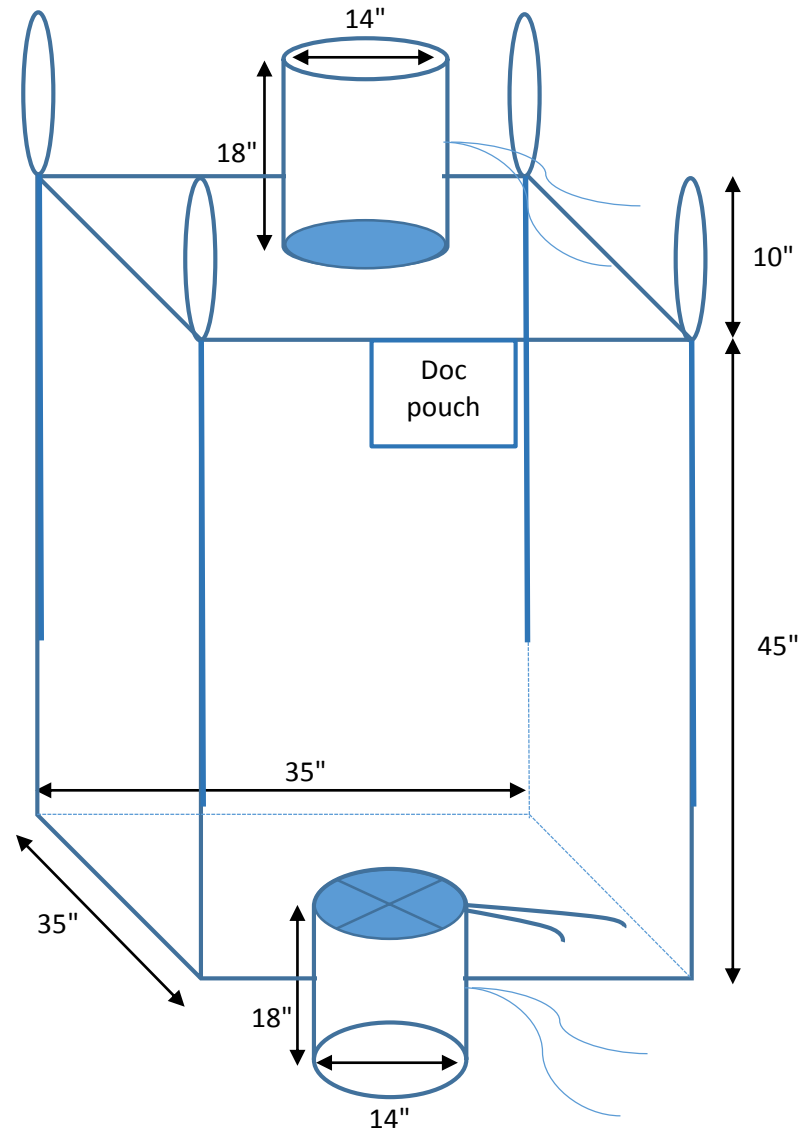

DRAWING FOR BB-45CSS4K / HCU1430A

Specification	
Bag Dimension:	35x35x45"
SWL/SF:	4000lbs / 5:1
Bag construction:	U-Panel
Body Fabric:	6.5+0.88oz (220+30gsm) Coated White fabric
Top Fabric:	1.90 + 0.59oz (65+20gsm) coated
Top Spout:	dia 14 x 18" long
Top Spout Fabric:	1.90 + 0.59oz (65+20gsm) coated
Top Spout tie:	Flat PP tie tape
Bottom Spout:	dia 14 x 18" long
Bottom Spout Fabric:	2.95 + 0.59oz (100+20gsm) coated
Bottom Spout tie:	Flat PP tie tape
Bottom Closure:	Star closure
Bottom Closure tie:	Flat PP tie tape
Lifting Loops:	4 corner loops x 10" free height x 2.17" width
Material:	PP Webbing / White Colour
Sift proof seams:	Double sides
Document pouch:	Standard pouch
Seams:	Double Chain - White/Blue