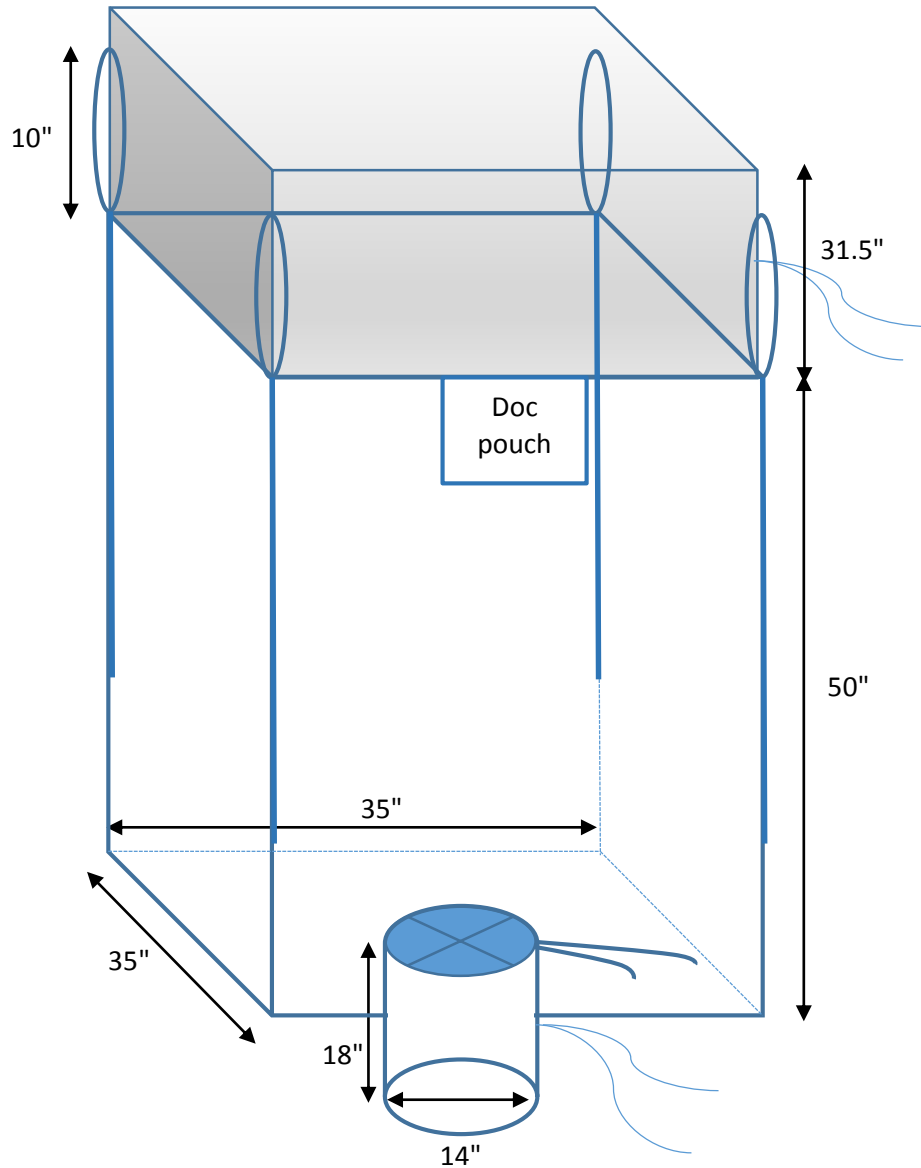

DRAWING FOR BB-50CDS4K / HCU1431

Specification	
Bag Dimension:	35x35x50"
SWL/SF:	4000lbs (1820kg) / 5:1
Bag construction:	U-Panel
Body Fabric:	6.5+0.88oz (220+30gsm) Coated White fabric
Duffle Top:	31.5" long
Duffle Fabric:	1.90 + 0.59oz (65+20gsm) coated
Duffle tie:	Flat pp tie tape
Bottom Spout:	dia 14 x 18" long
Bottom Spout Fabric:	2.95 + 0.59oz (100+20gsm) coated
Bottom Spout tie:	Flat pp tie tape
Bottom Closure:	Star closure
Bottom Closure tie:	Flat pp tie tape
Lifting Loops:	4 corner loops x 10" free height x 2.17" width
Material:	PP Webbing / White Colour
Sift proof seams:	No
Document pouch:	Standard pouch
Seams:	Double Chain - White/Blue