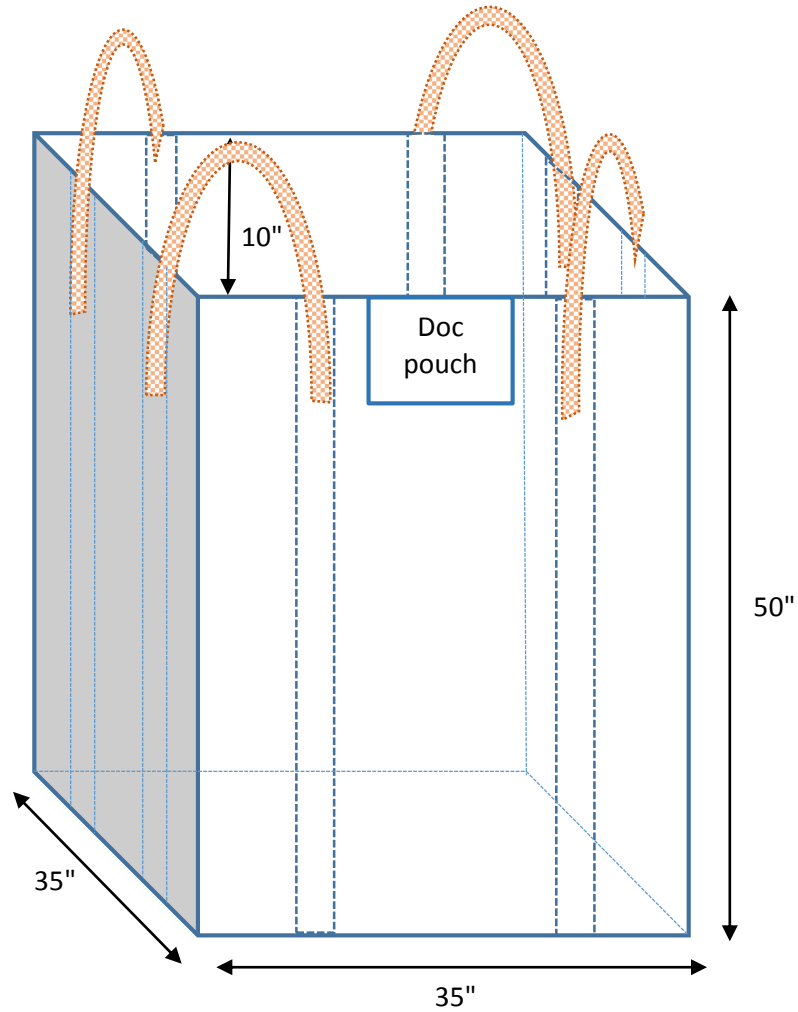

DRAWING FOR BB-50UOF / HCC1312

Specification	
Bag Dimension:	35x35x50"
SWL/SF:	2500lbs / 5:1
Bag construction:	Circular
Body Fabric:	5oz (170gsm) Uncoated White fabric
Top:	Open
Top Fabric:	-
Tie:	-
Bottom Spout:	Plain
Bottom Spout Fabric:	-
Bottom Spout tie:	-
Bottom Closure:	-
Bottom Closure tie:	-
Lifting Loops:	4 Cross Corner loops x 10" free height x 2.17" width
Material:	PP Webbing / White Colour
Sift proof seams:	No
Document pouch:	Standard
Seams:	Double Chain - White/Blue