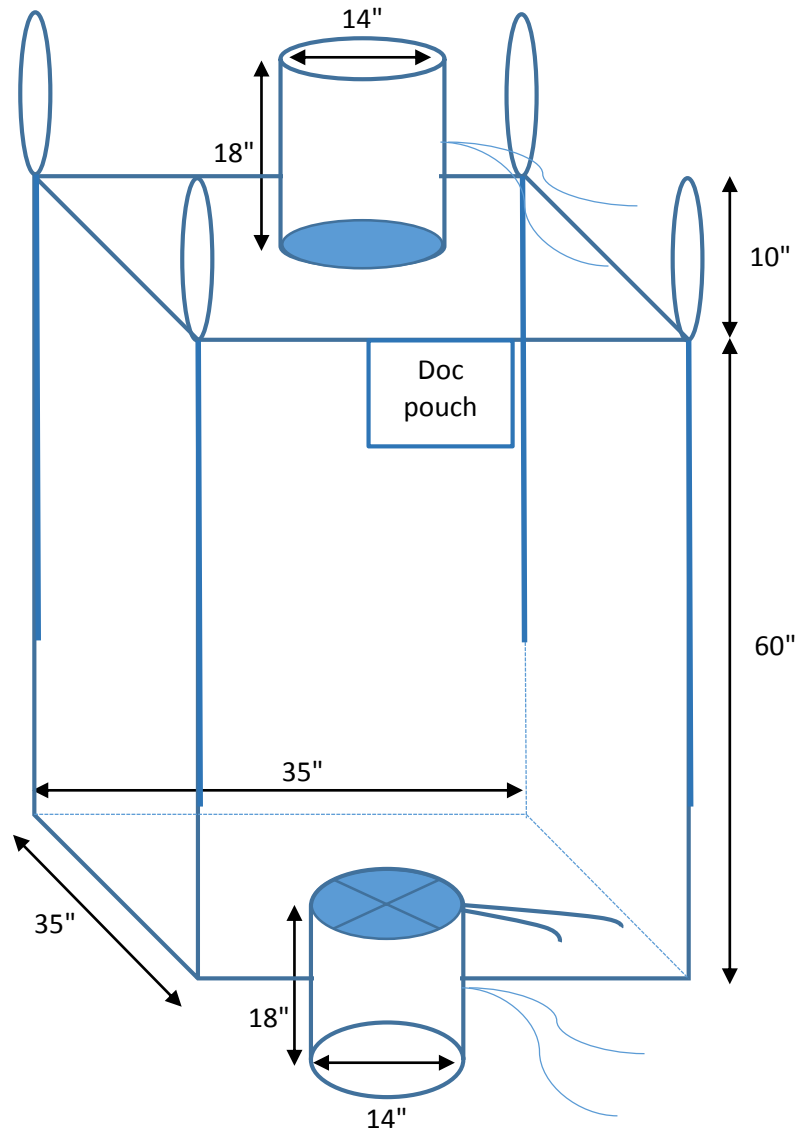

**DRAWING FOR BB-60CSS / HCU735**

<b>Specification</b>	
Bag Dimension:	35x35x60"
SWL/SF:	3000lbs / 5:1
Bag construction:	U-Panel
Body Fabric:	5+0.88oz (170+30gsm) Coated White fabric
Top Fabric:	1.90 + 0.59oz (65+20gsm) coated
Top Spout:	dia 14 x 18" long
Top Spout Fabric:	1.90 + 0.59oz (65+20gsm) coated
Top Spout tie:	Flat PP tie tape
Bottom Spout:	dia 14 x 18" long
Bottom Spout Fabric:	2.4 + 0.59oz (80+20gsm) coated
Bottom Spout tie:	Flat PP tie tape
Bottom Closure:	Star closure
Bottom Closure tie:	Flat PP tie tape
Lifting Loops:	4 corner loops x 10" free height x 2" width
Material:	PP Webbing / White Colour
Sift proof seams:	Double sides
Document pouch:	Standard pouch
Seams:	Double Chain - White/Blue