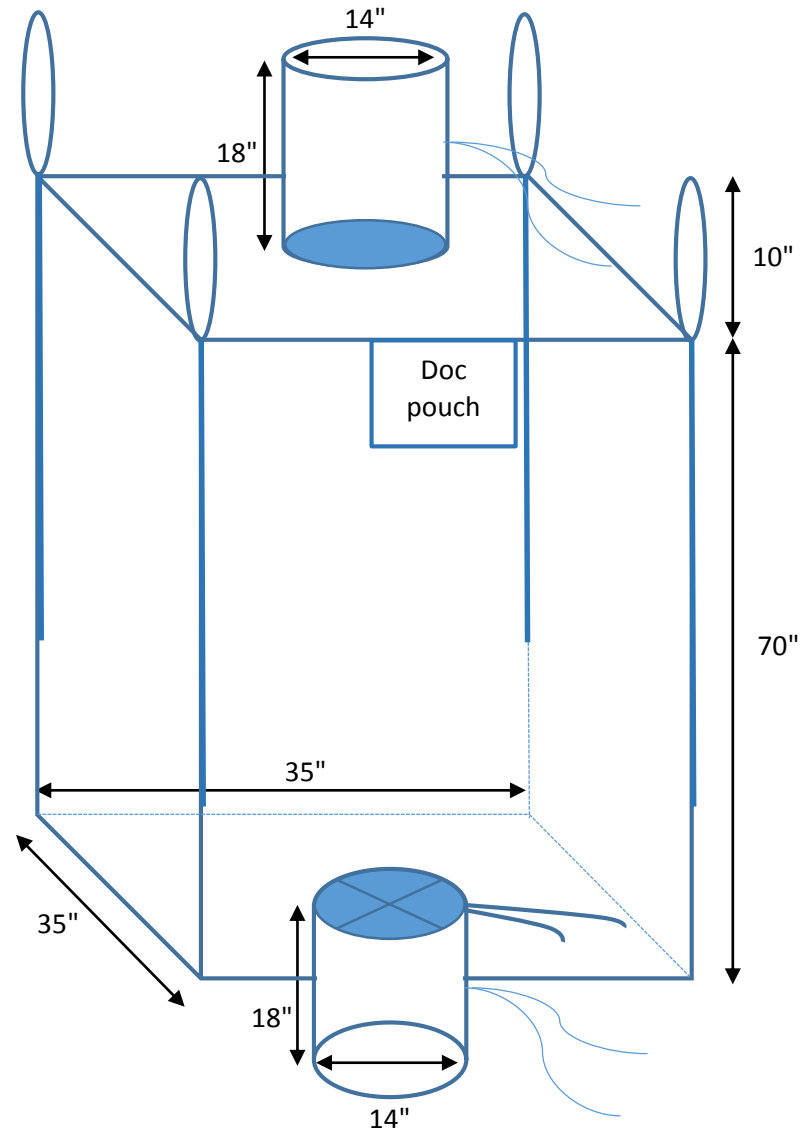

DRAWING FOR BB-70C5SS / HCU1341

Specification	
Bag Dimension:	35x35x70"
SWL/SF:	2500lbs / 5:1
Bag construction:	U-Panel
Body Fabric:	4.7+0.88oz (160+30gsm) Coated White fabric
Top Fabric:	1.90 + 0.59oz (65+20gsm) coated
Top Spout:	dia 14 x 18" long
Top Spout Fabric:	1.90 + 0.59oz (65+20gsm) coated
Top Spout tie:	Flat PP tie tape
Bottom Spout:	dia 14 x 18" long
Bottom Spout Fabric:	1.90 + 0.59oz (65+20gsm) coated
Bottom Spout tie:	Flat PP tie tape
Bottom Closure:	Star closure
Bottom Closure tie:	Flat PP tie tape
Lifting Loops:	4 corner loops x 10" free height x 1.57" width
Material:	PP Webbing / White Colour
Sift proof seams:	No
Document pouch:	Standard pouch
Seams:	Double Chain - White/Blue