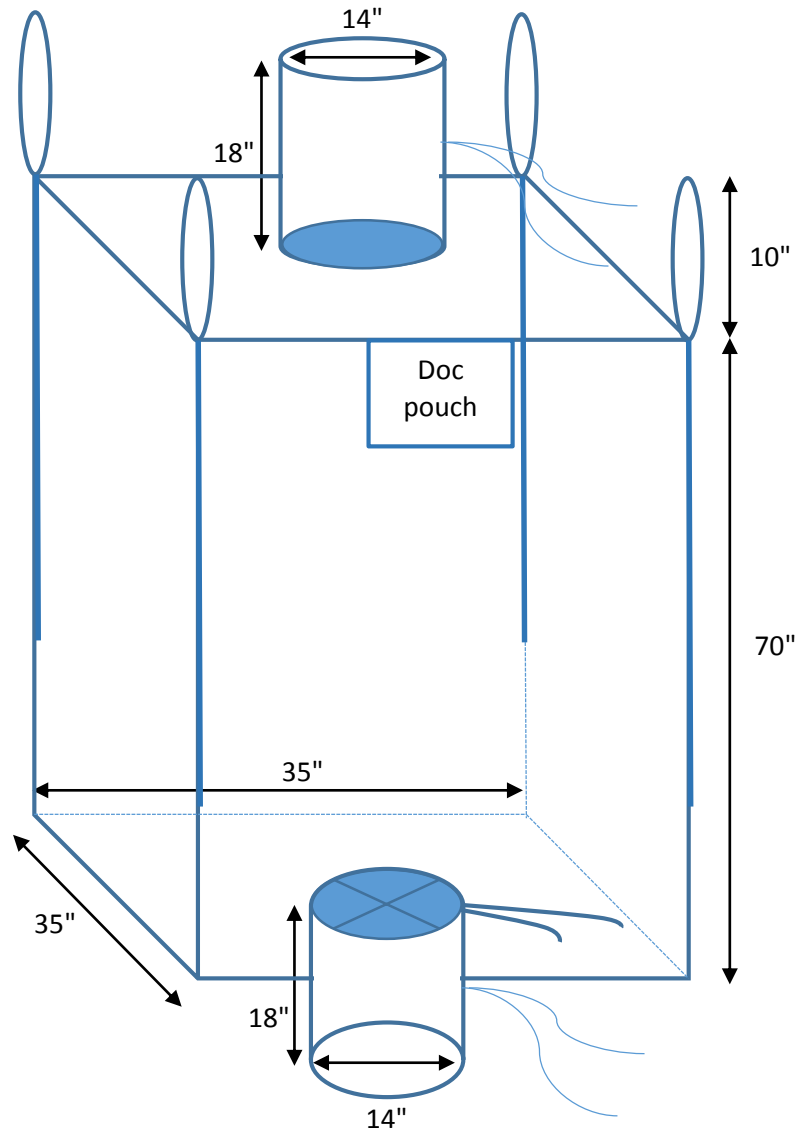

DRAWING FOR BB-70CSS / HCU1222

Specification	
Bag Dimension:	35x35x70"
SWL/SF:	3000lbs / 5:1
Bag construction:	U-Panel
Body Fabric:	5+0.88oz (170+30gsm) Coated White fabric
Top Fabric:	1.90 + 0.59oz (65+20gsm) coated
Top Spout:	dia 14 x 18" long
Top Spout Fabric:	1.90 + 0.59oz (65+20gsm) coated
Top Spout tie:	Flat PP tie tape
Bottom Spout:	dia 14 x 18" long
Bottom Spout Fabric:	1.9 + 0.59oz (65+20gsm) coated
Bottom Spout tie:	Flat PP tie tape
Bottom Closure:	Star closure
Bottom Closure tie:	Flat PP tie tape
Lifting Loops:	4 corner loops x 10" free height x 2" width
Material:	PP Webbing / White Colour
Sift proof seams:	Double sides
Document pouch:	Standard pouch
Seams:	Double Chain - White/Blue