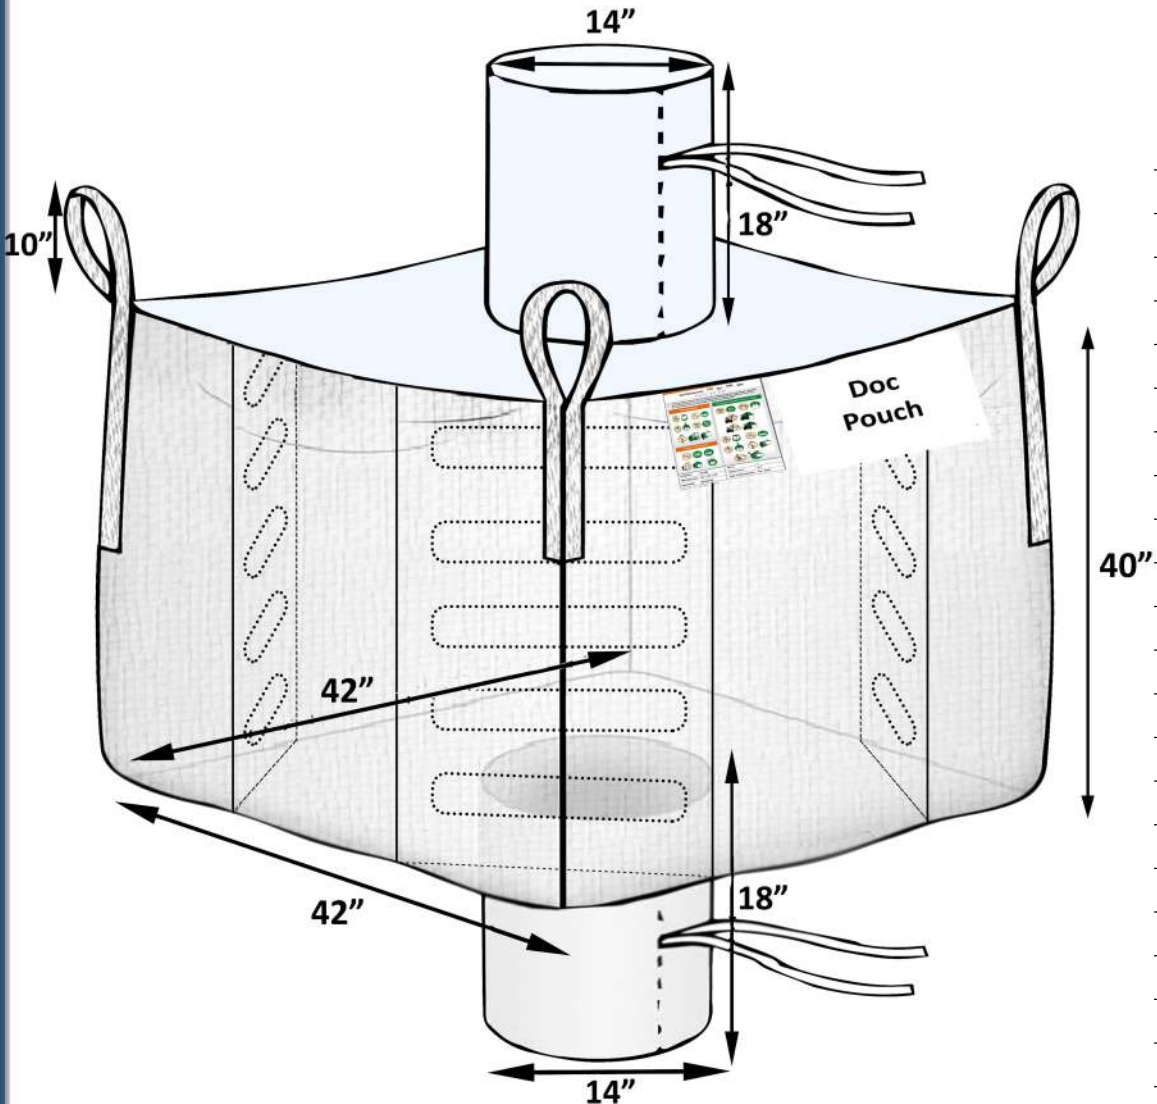

# BB-424240SS

## Specification

Bag Dimension:	42x42x40"
SWL/SF:	3000lbs (1350kg) / 5:1
Bag construction:	4-panel bag with baffle
Body Fabric:	4.7oz (160gsm) Uncoated White fabric
Spout Top:	diameter 14 x 18" long
Spout Fabric:	60+20gsm coated
Spout tie:	PP tie strings
Bottom Spout:	diameter 14 x 18" long
Bottom Spout Fabric:	90+20gsm coated
Bottom Spout tie:	PP tie strings
Bottom Closure:	Star closure
Bottom Closure tie:	PP rope
Baffles:	4 corner baffles - 100+20gsm coated
Lifting Loops:	4 corner loops 10" free height & 2" width
Material:	PP Webbing / White Color
Sift proof seams:	No
Document pouch:	Standard pouch
Seams:	Double Chain – White color yarn
Packing:	Bales of 50, strapped to pallets. 200/Pallet.
Pallet type:	40"x48"x53"(H); Gross Wt./Pallet< 1,000 lbs.
Raw Material:	FDA Compliant, 100% Virgin Polypropylene