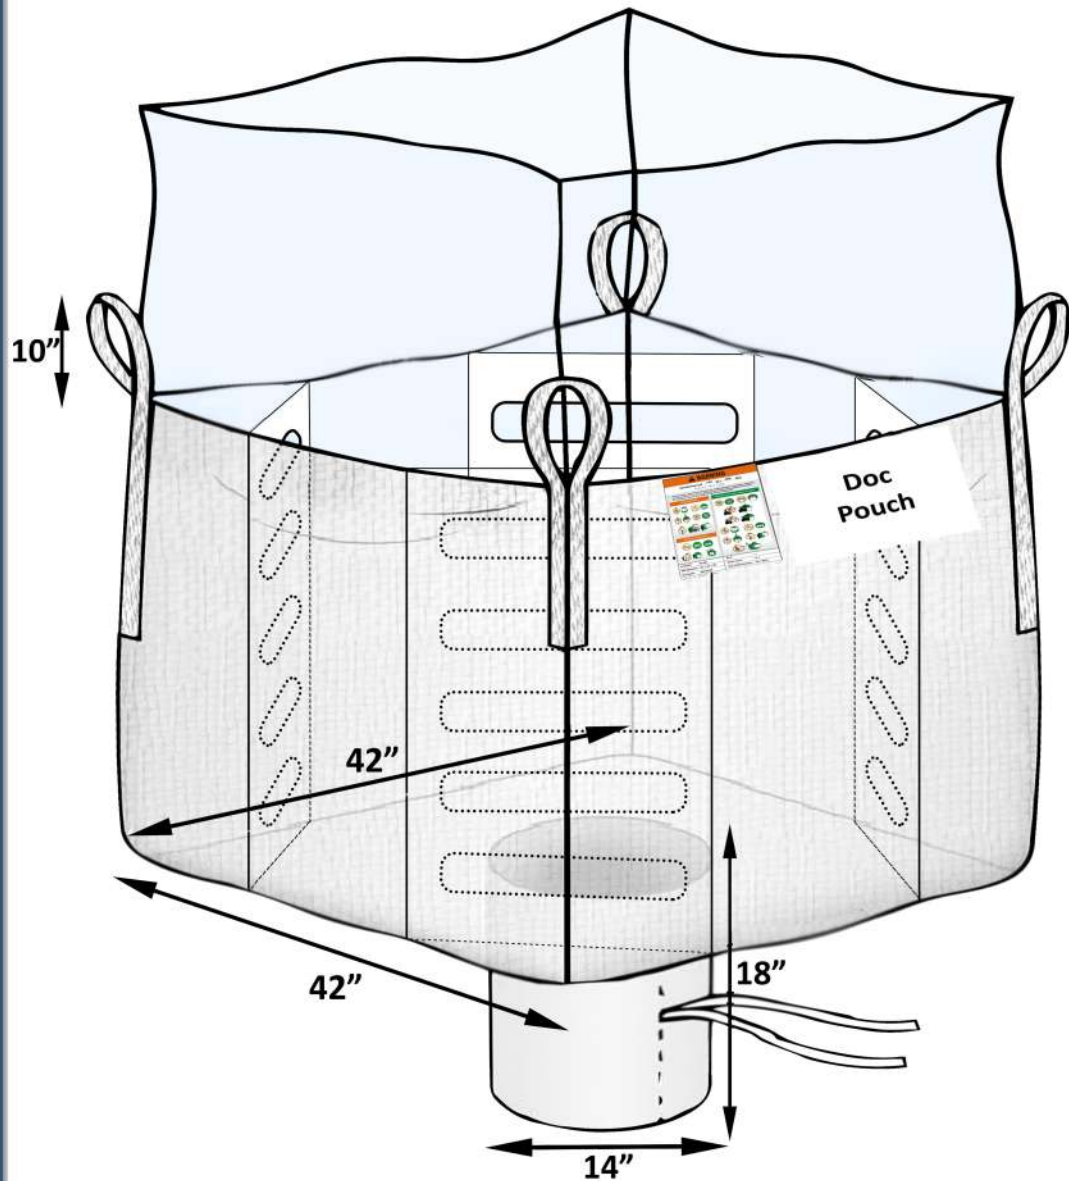

# BB-424244

## 31.5" Specification

Bag Dimension:	42x42x44"
SWL/SF:	3000lbs (1350kg) / 5:1
Bag construction:	4-panel bag with baffle
Body Fabric:	160+30gsm Uncoated White fabric
Duffle Top:	31.5" long
Duffle Fabric:	70+20gsm coated
Duffle tie:	PP tie strings
Bottom Spout:	diameter 14 x 18" long
Bottom Spout Fabric:	90+20gsm coated
Bottom Spout tie:	PP tie strings
Bottom Closure:	Star closure
Bottom Closure tie:	PP rope
Baffles:	4 corner baffles - 100+20gsm coated
Lifting Loops:	4 corner loops 10" free height & 2" width
Material:	PP Webbing / White Color
Sift proof seams:	No
Document pouch:	Standard pouch
Seams:	Double Chain – White color yarn
Packing:	Bales of 50, strapped to pallets. 180/Pallet.
Pallet type:	40"x48"x53"(H); Gross Wt./Pallet< 1,000 lbs.
Raw Material:	FDA Compliant, 100% Virgin Polypropylene