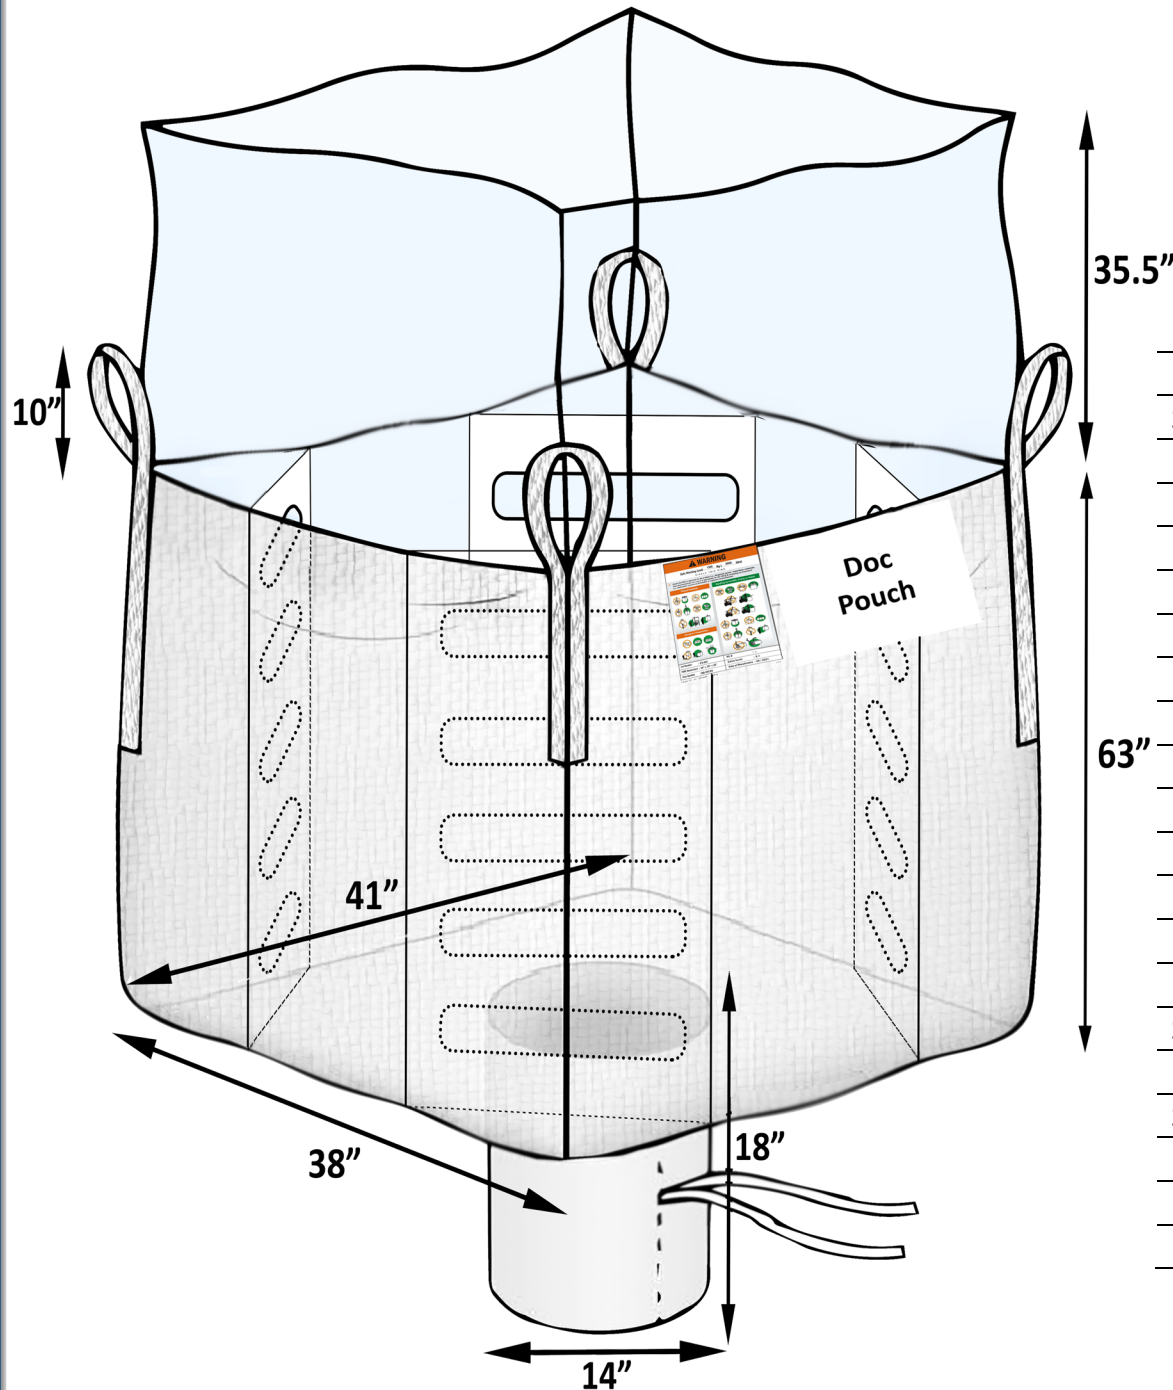

# BB-384163

## Specification

Bag Dimension:	38x41x63"
SWL/SF:	3000lbs / 5:1
Bag construction:	4+1 Panel Baffle
Body Fabric:	5oz (170gsm) Uncoated White Fabric
Duffle Top:	35.5" long
Duffle Fabric:	1.90 + 0.59oz (65+20gsm) coated
Duffle tie:	Flat PP tie tape
Bottom Spout:	diameter 14 x 18" long
Bottom Spout Fabric:	2.35+ 0.59oz (80+20gsm) coated
Bottom Spout tie:	Flat PP tie tape
Bottom Closure:	Star closure
Bottom Closure tie:	Flat PP tie tape
Baffles:	4 corner baffles - 100+20gsm coated
Lifting Loops:	4 corner loops x 10" free height
Material:	PP Webbing / White Color
Sift proof seams:	No
Document pouch:	Standard
Seams:	Double Chain - White/Blue
Packing:	Bales of 50, strapped to pallets. 160/Pallet.
Pallet type:	40"x48"x53"(H); Gross Wt./Pallet< 1,000 lbs.
Raw Material:	FDA Compliant, 100% Virgin Polypropylene