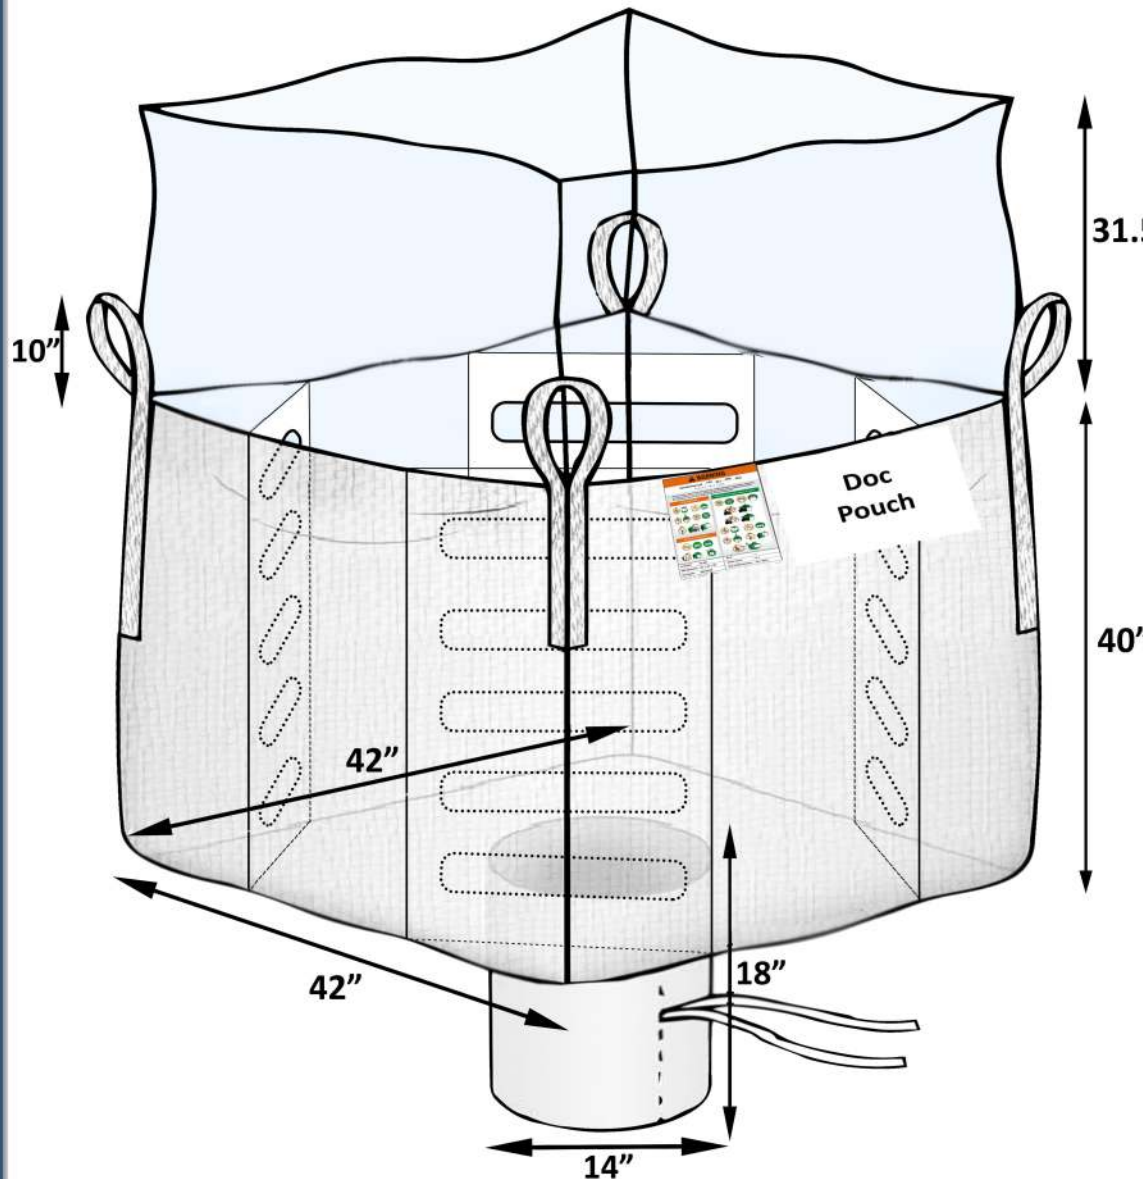

# BB-424240

## 31.5" Specification

Bag Dimension:	42x42x40"
SWL/SF:	3000lbs (1350kg) / 5:1
Bag construction:	4-panel bag with baffle
Body Fabric:	160gsm Uncoated White UV fabric
Duffle Top:	31.5" long
Duffle Fabric:	60+20gsm coated
Duffle tie:	PP tie strings
Bottom Spout:	diameter 14 x 18" long
Bottom Spout Fabric:	90+20gsm coated
Bottom Spout tie:	PP tie strings
Bottom Closure:	Star closure
Bottom Closure tie:	PP rope
Baffles:	4 corner baffles - 100+20gsm coated
Lifting Loops:	4 corner loops 10" free height & 2" width
Material:	PP Webbing / White Color
Sift proof seams:	No
Document pouch:	Standard pouch
Seams:	Double Chain – White color yarn
Packing:	Bales of 50, strapped to pallets. 190/Pallet.
Pallet type:	40"x48"x53"(H); Gross Wt./Pallet< 1,000 lbs.
Raw Material:	FDA Compliant, 100% Virgin Polypropylene