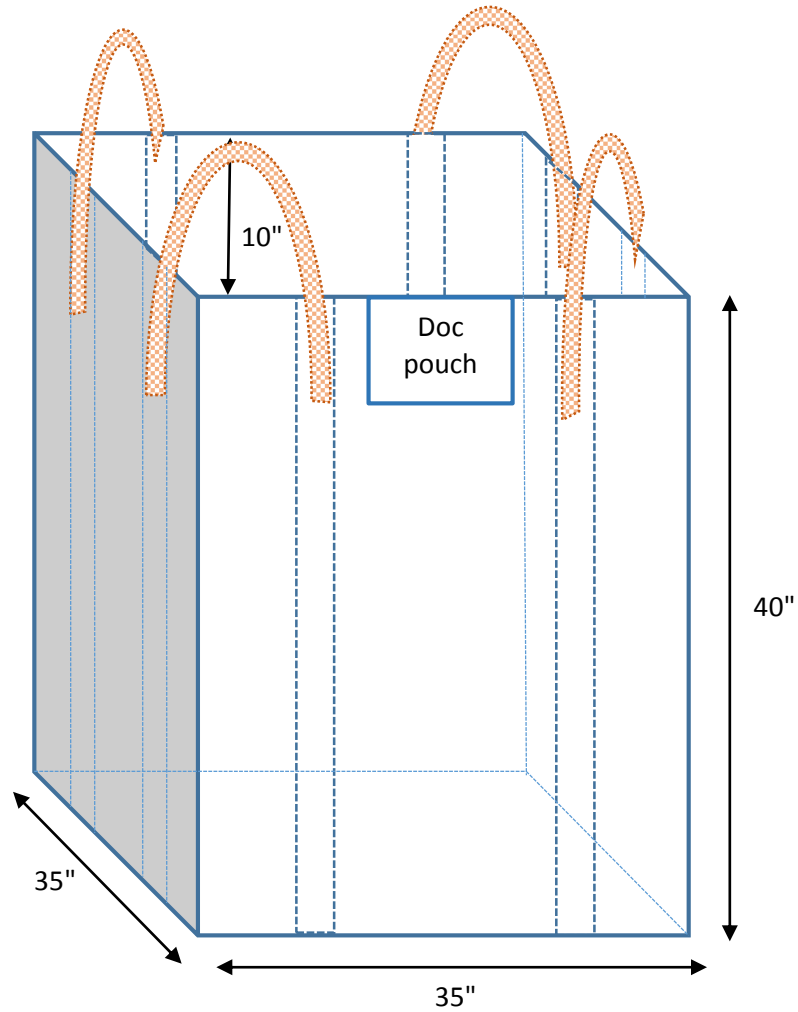

DRAWING FOR BB-40UOF / HCC727

Specification	
Bag Dimension:	35x35x40"
SWL/SF:	2500lbs / 5:1
Bag construction:	Circular
Body Fabric:	5oz (170gsm) Uncoated White fabric
Top:	Open
Top Fabric:	-
Tie:	-
Bottom Spout:	Plain
Bottom Spout Fabric:	-
Bottom Spout tie:	-
Bottom Closure:	-
Bottom Closure tie:	-
Lifting Loops:	4 Cross Corner loops x 10" free height x 2.17" width
Material:	PP Webbing / White Colour
Sift proof seams:	No
Document pouch:	Standard
Seams:	Double Chain - White/Blue