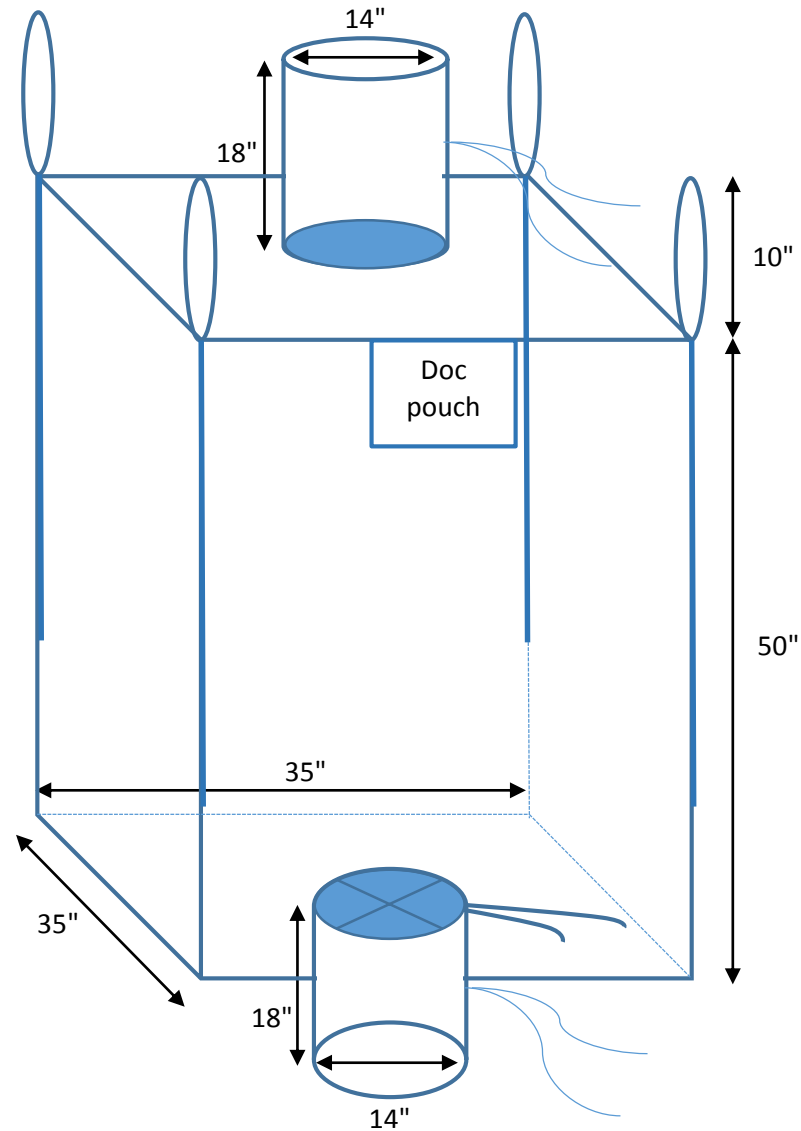

DRAWING FOR BB-50CSS4K / HCU1431A

Specification	
Bag Dimension:	35x35x50"
SWL/SF:	4000lbs / 5:1
Bag construction:	U-Panel
Body Fabric:	6.5+0.88oz (220+30gsm) Coated White fabric
Top Fabric:	1.90 + 0.59oz (65+20gsm) coated
Top Spout:	dia 14 x 18" long
Top Spout Fabric:	1.90 + 0.59oz (65+20gsm) coated
Top Spout tie:	Flat PP tie tape
Bottom Spout:	dia 14 x 18" long
Bottom Spout Fabric:	2.95 + 0.59oz (100+20gsm) coated
Bottom Spout tie:	Flat PP tie tape
Bottom Closure:	Star closure
Bottom Closure tie:	Flat PP tie tape
Lifting Loops:	4 corner loops x 10" free height x 2.17" width
Material:	PP Webbing / White Colour
Sift proof seams:	Double sides
Document pouch:	Standard pouch
Seams:	Double Chain - White/Blue