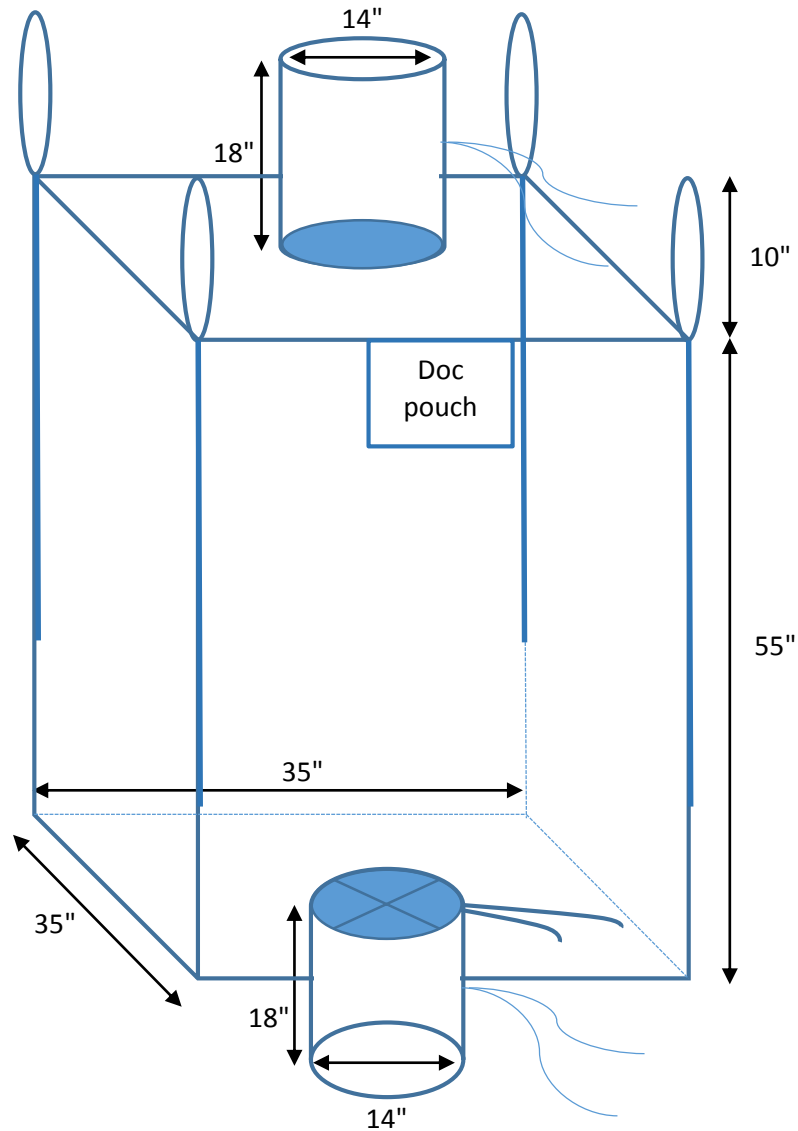

DRAWING FOR BB-55CSS / HCU1463

Specification	
Bag Dimension:	35x35x55"
SWL/SF:	3000lbs / 5:1
Bag construction:	U-Panel
Body Fabric:	5+0.88oz (170+30gsm) Coated White fabric
Top Fabric:	1.90 + 0.59oz (65+20gsm) coated
Top Spout:	dia 14 x 18" long
Top Spout Fabric:	1.90 + 0.59oz (65+20gsm) coated
Top Spout tie:	Flat PP tie tape
Bottom Spout:	dia 14 x 18" long
Bottom Spout Fabric:	2.4 + 0.59oz (80+20gsm) coated
Bottom Spout tie:	Flat PP tie tape
Bottom Closure:	Star closure
Bottom Closure tie:	Flat PP tie tape
Lifting Loops:	4 corner loops x 10" free height x 2" width
Material:	PP Webbing / White Colour
Sift proof seams:	Double sides
Document pouch:	Standard pouch
Seams:	Double Chain - White/Blue