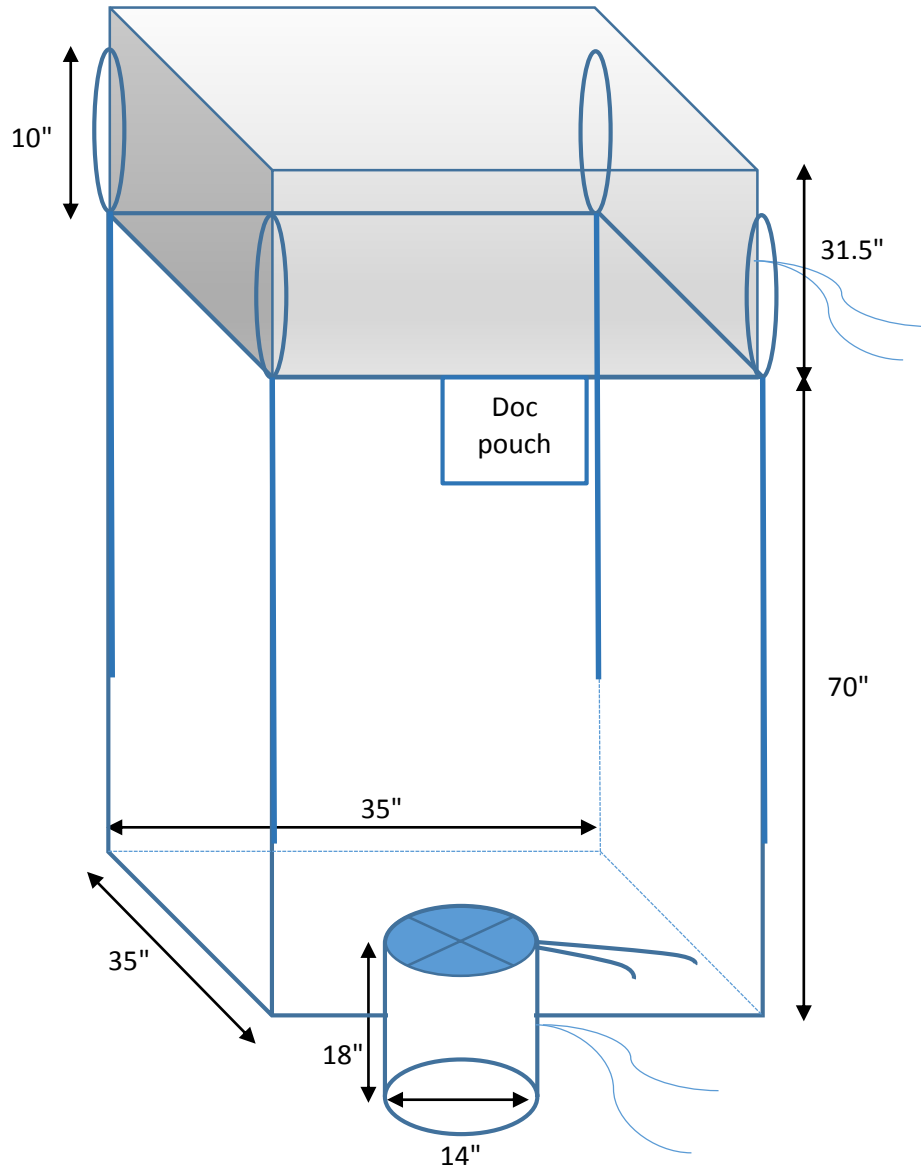

**DRAWING FOR BB-70CDS / HCU774**

<b>Specification</b>	
Bag Dimension:	35x35x70"
SWL/SF:	3000lbs (1365kg) / 5:1
Bag construction:	U-Panel
Body Fabric:	5+0.88oz (170+30gsm) Coated White fabric
Duffle Top:	31.5" long
Duffle Fabric:	1.90 + 0.59oz (65+20gsm) coated
Duffle tie:	Flat pp tie tape
Bottom Spout:	dia 14 x 18" long
Bottom Spout Fabric:	1.90 + 0.59oz (65+20gsm) coated
Bottom Spout tie:	Flat pp tie tape
Bottom Closure:	Star closure
Bottom Closure tie:	Flat pp tie tape
Lifting Loops:	4 corner loops x 10" free height x 2" width
Material:	PP Webbing / White Colour
Sift proof seams:	No
Document pouch:	Standard pouch
Seams:	Double Chain - White/Blue